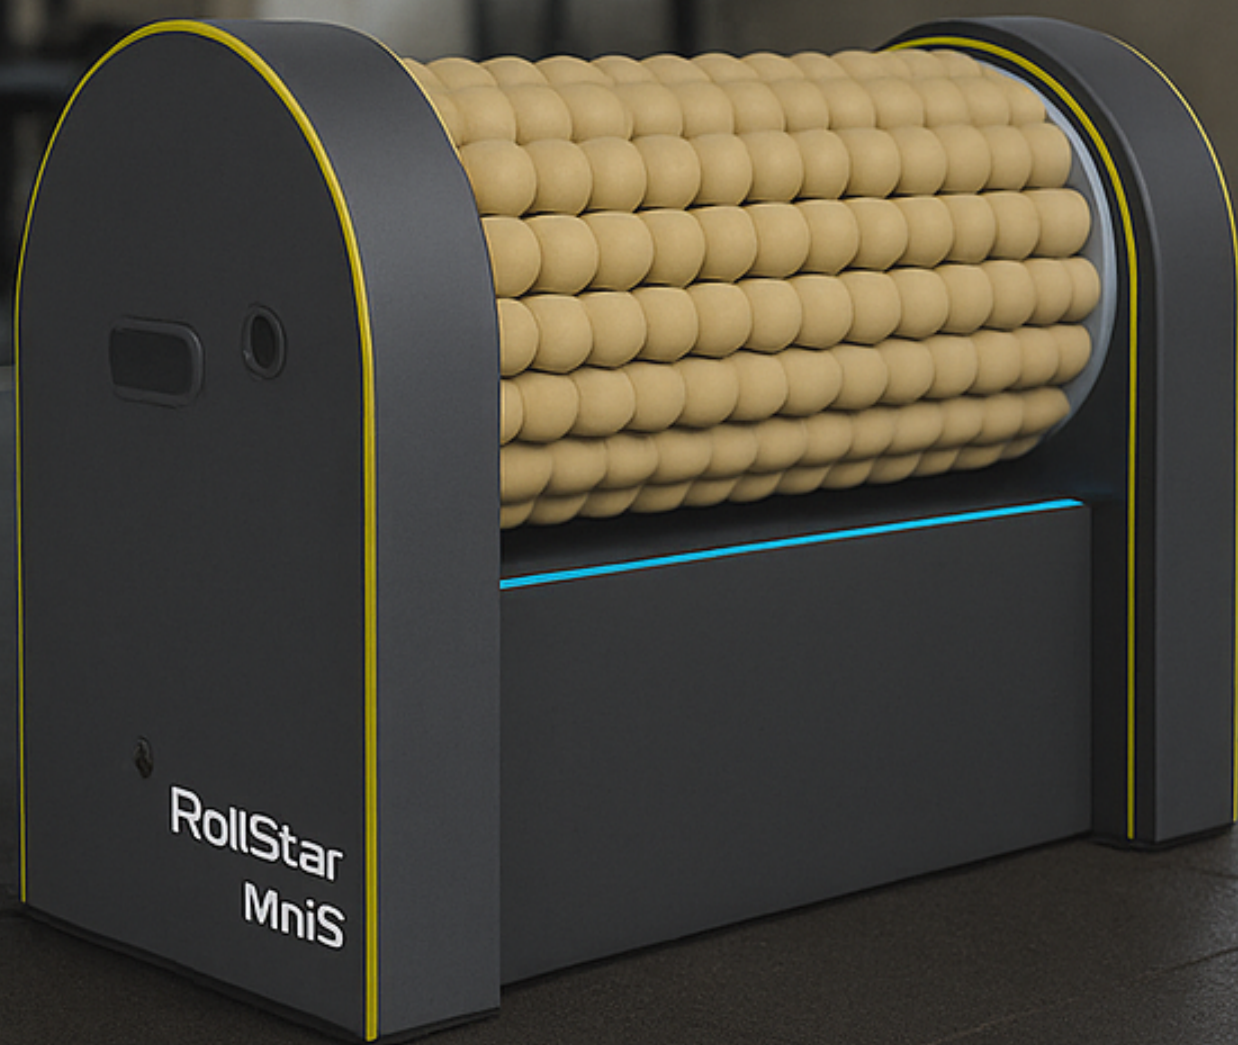

Cryonick
wellness technology
FACTORY

ROLLSTAR MINI S

LYMPHATIC MASSAGE

Smart scroller

Change rotation

Compact size

Collagen lights

Infrared heating